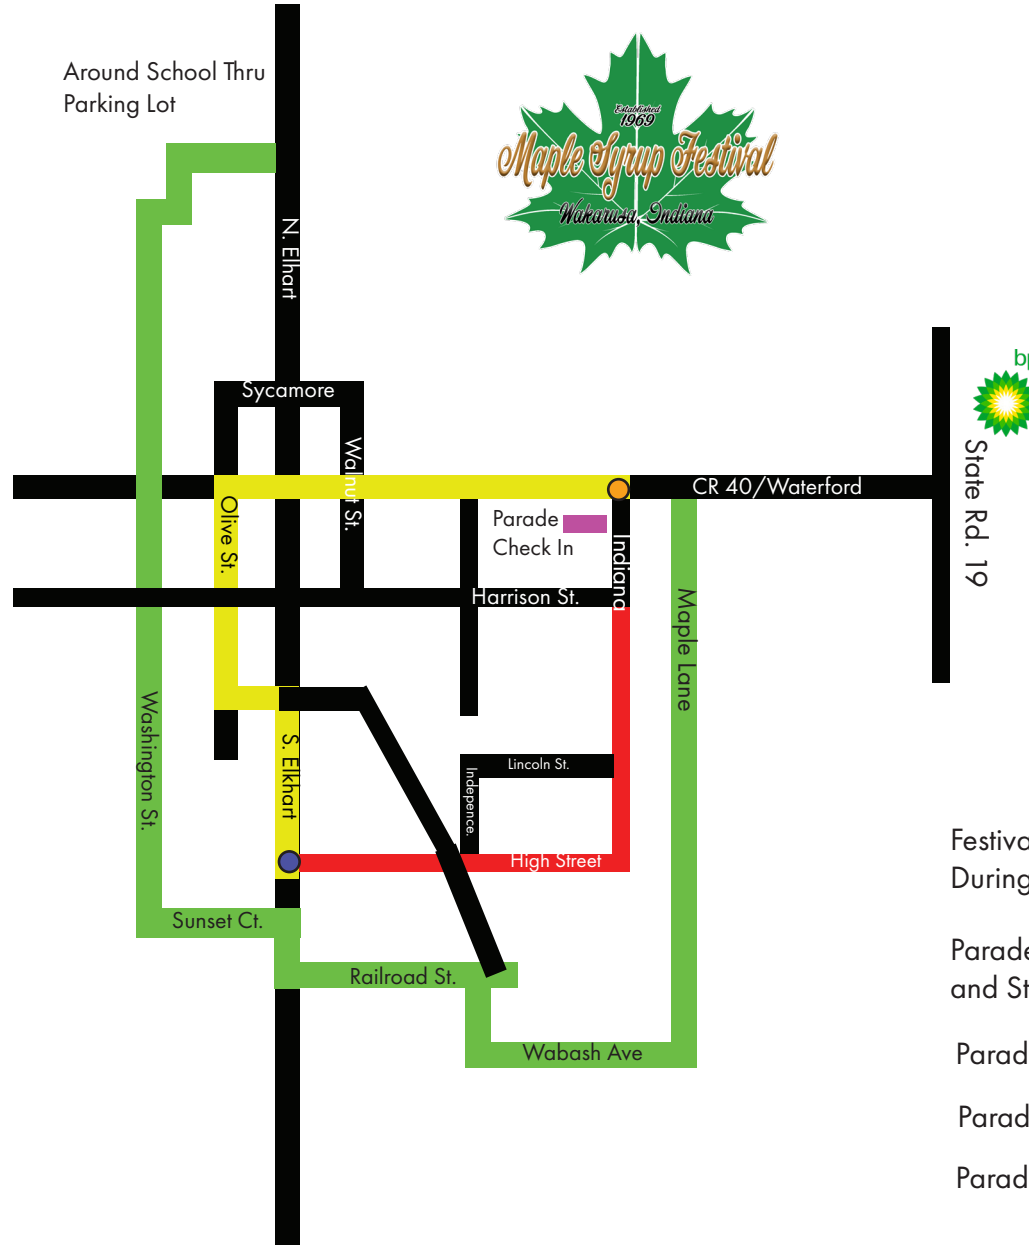

PARADE ROUTE

2025 Maple Syrup Festival

Around School Thru
Parking Lot

Saturday April 26th, 2025

8:30am to 10:15am
High Street Blocked off for
Parade Staging.

- Festival Traffic During Parade
- Parade Line up and Staging
- Parade Route
- Parade Start
- Parade End